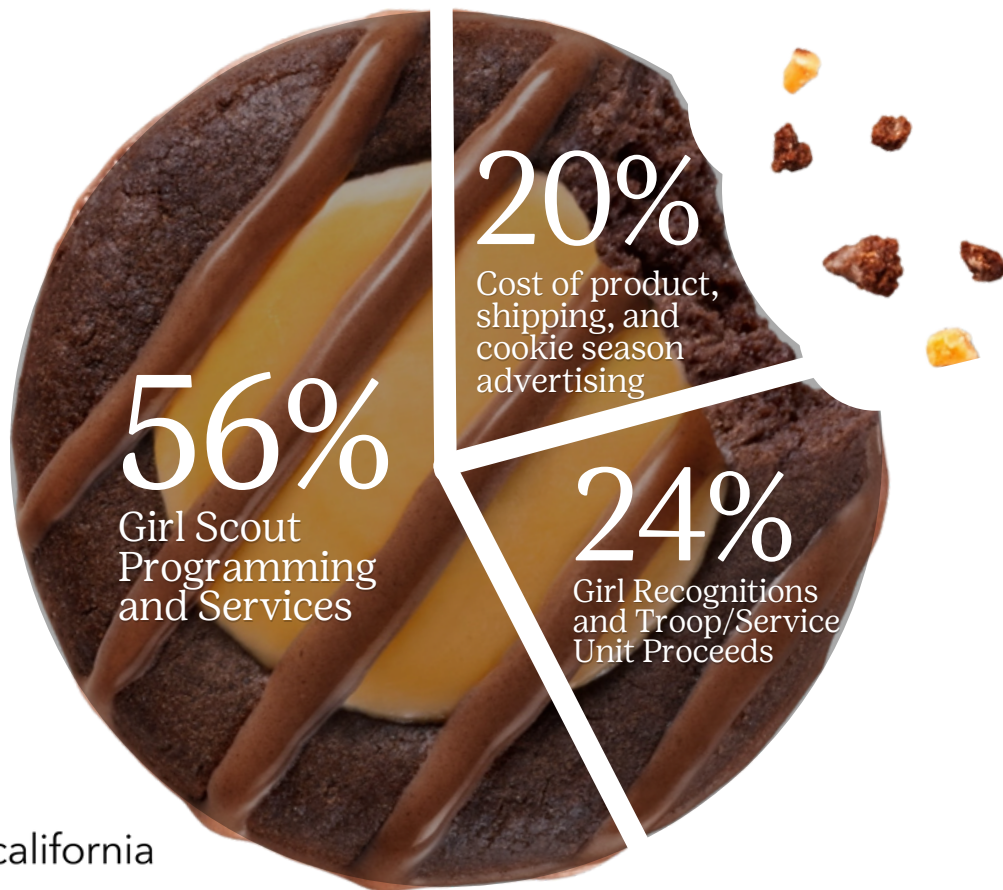

How the GSCCS Cookie Crumbles

Where does the \$6 per package go?

When you buy delicious Girl Scout Cookies, you're supporting Girl Scout entrepreneurs and investing in the lives of our future female leaders.

Each box of Girl Scout cookies enables Girl Scouts of Central California South to build girls of courage, confidence, and character who make the world a better place right here in Madera, Fresno, Kings, Tulare, and Kern counties.